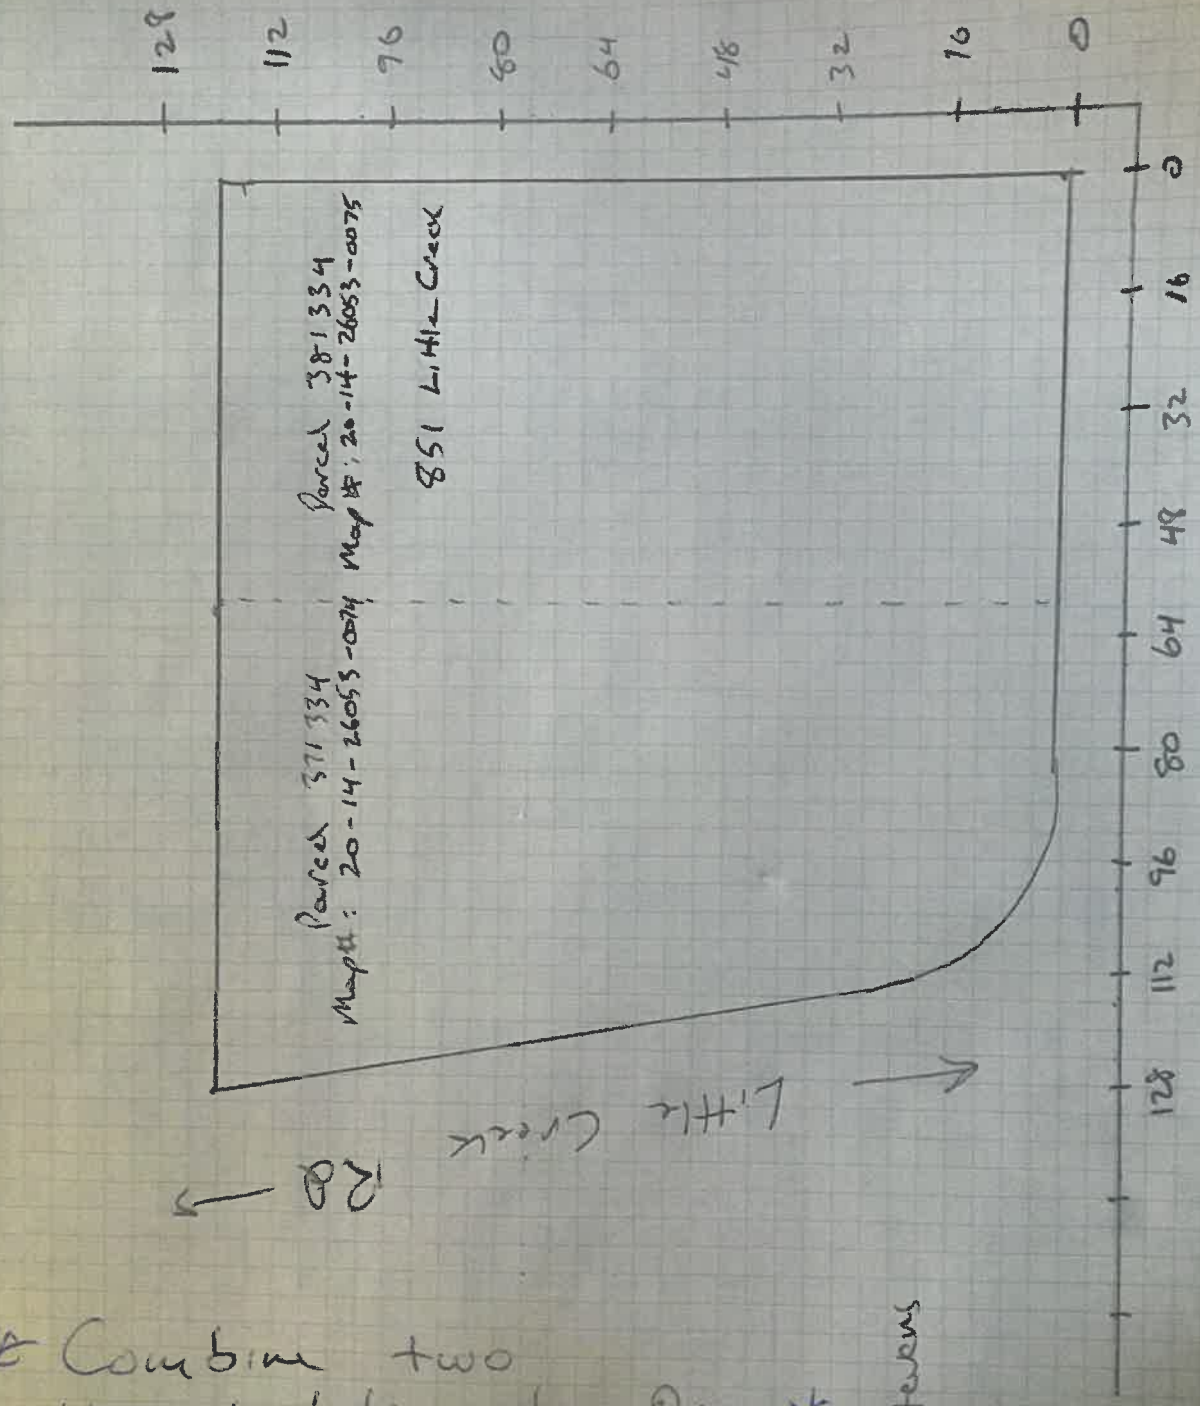

* Combine two Vacant Lots into One *

Owner: Chad Stevens

Scale 1" = 16'